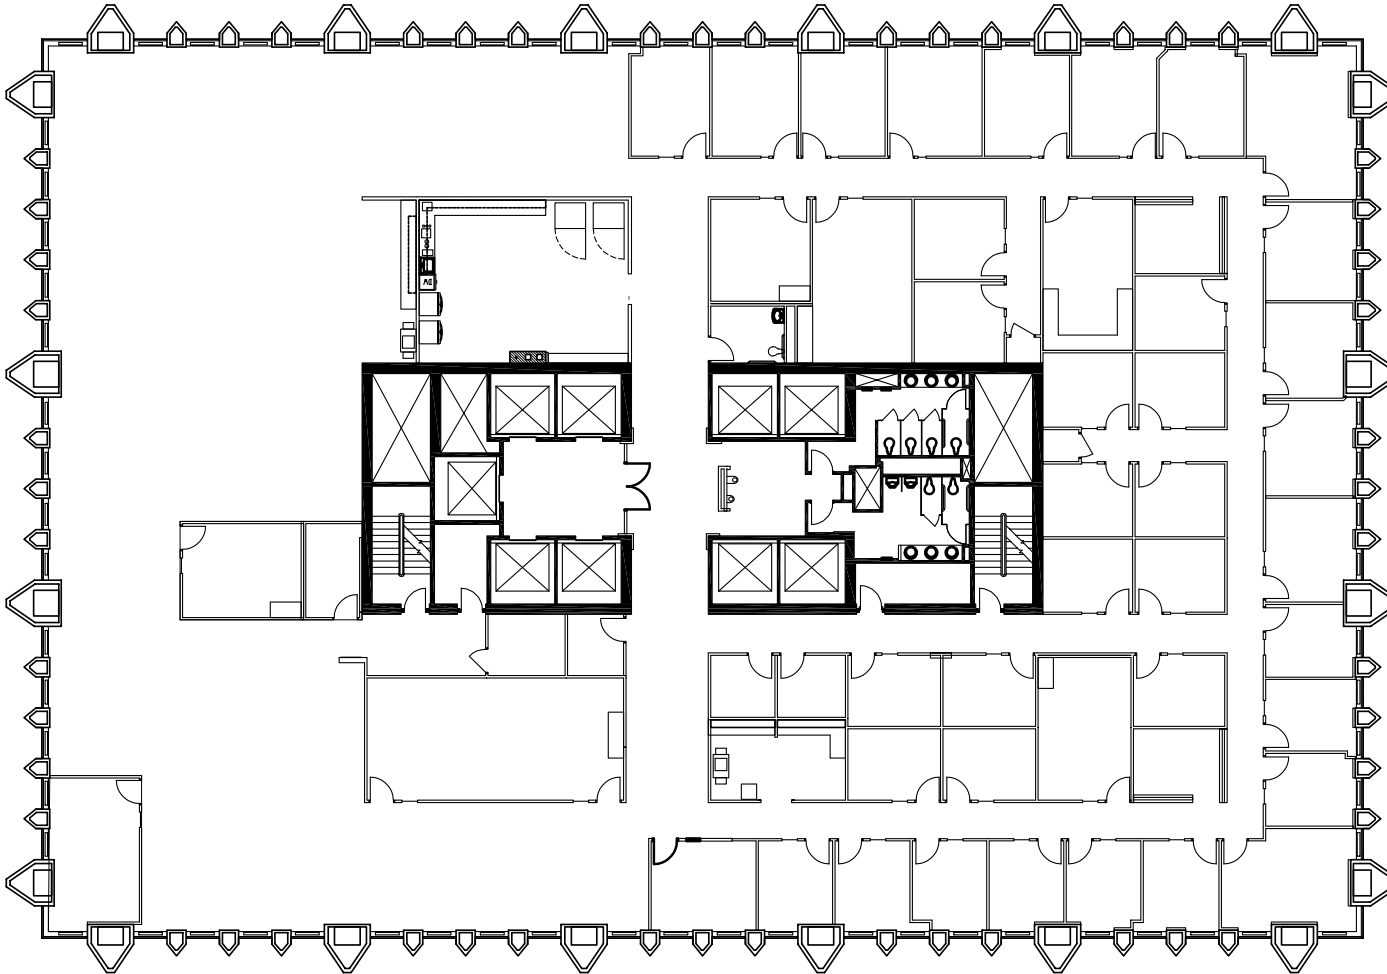

INDEPENDENCE — PLAZA —

Office Tower
7TH FLOOR - 19,234 SF

Key Plan

To schedule your tour, contact the leasing team:

MICHAEL CRANE
+1 303 260 6533
michael.crane@am.jll.com

ANDY ROSS
+1 303 260 6504
andy.ross@am.jll.com