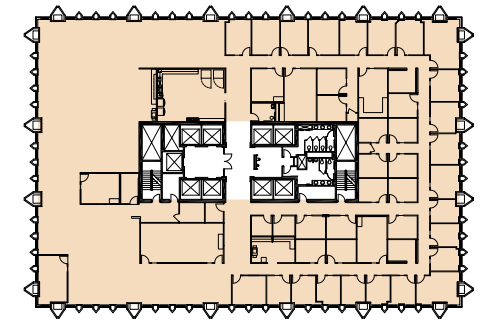

INDEPENDENCE — PLAZA —

Office Tower
7TH FLOOR - 19,234 SF

Key Plan

To schedule your tour, contact the leasing team:

MICHAEL CRANE
+1 303 260 6533
michael.crane@am.jll.com

ANDY ROSS
+1 303 260 6504
andy.ross@am.jll.com