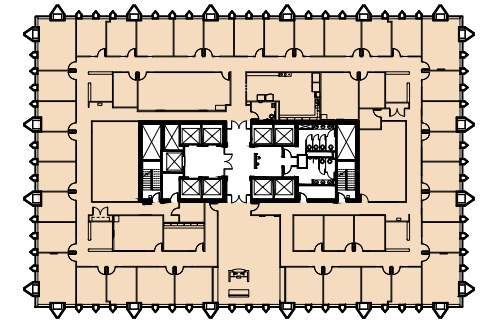

INDEPENDENCE — PLAZA —

Office Tower
8TH FLOOR - 19,234 SF

Key Plan

To schedule your tour, contact the leasing team:

MICHAEL CRANE
+1 303 260 6533
michael.crane@am.jll.com

ANDY ROSS
+1 303 260 6504
andy.ross@am.jll.com