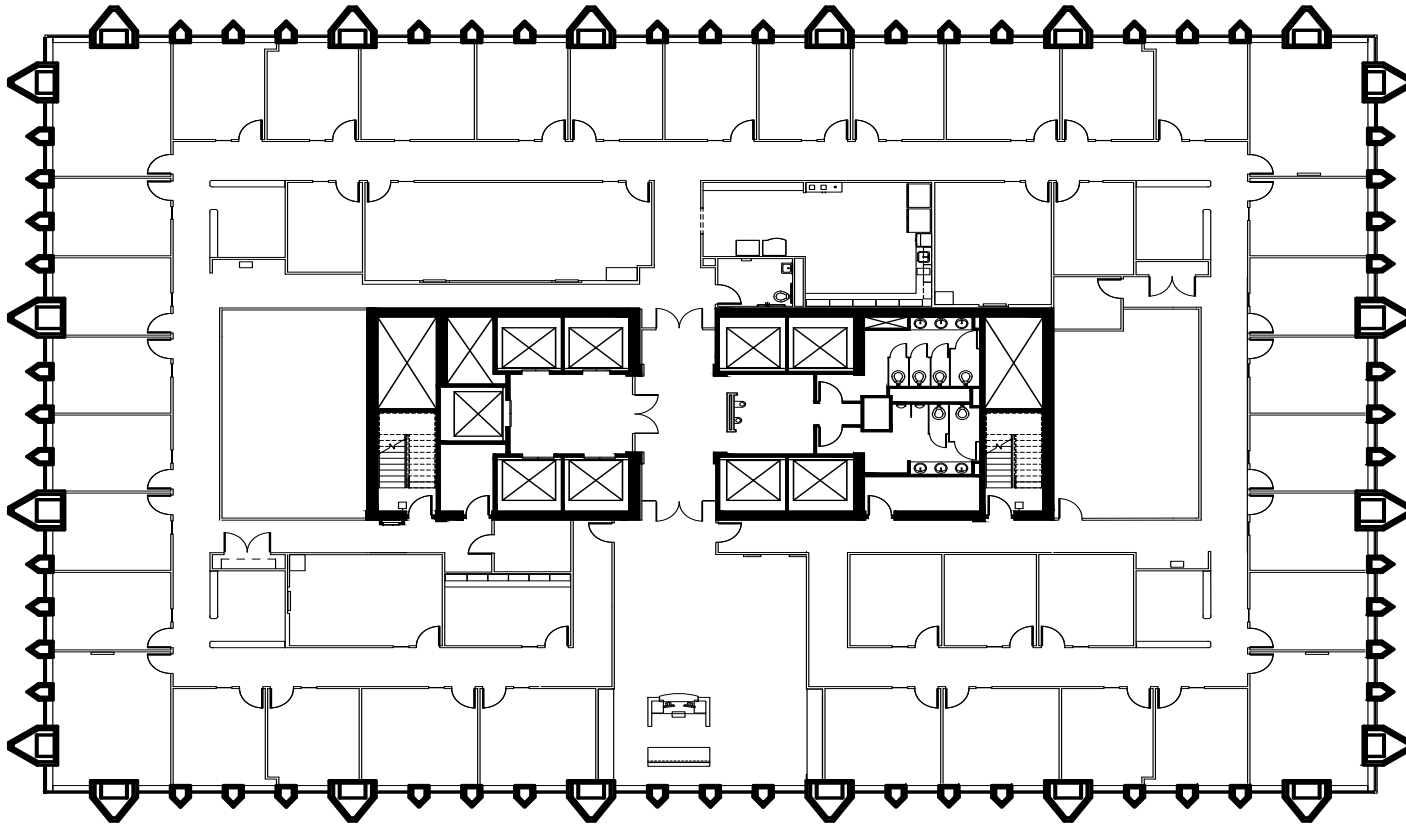

INDEPENDENCE — PLAZA —

Office Tower
8TH FLOOR - 19,234 SF

Key Plan

To schedule your tour, contact the leasing team:

MICHAEL CRANE
+1 303 260 6533
michael.crane@am.jll.com

ANDY ROSS
+1 303 260 6504
andy.ross@am.jll.com