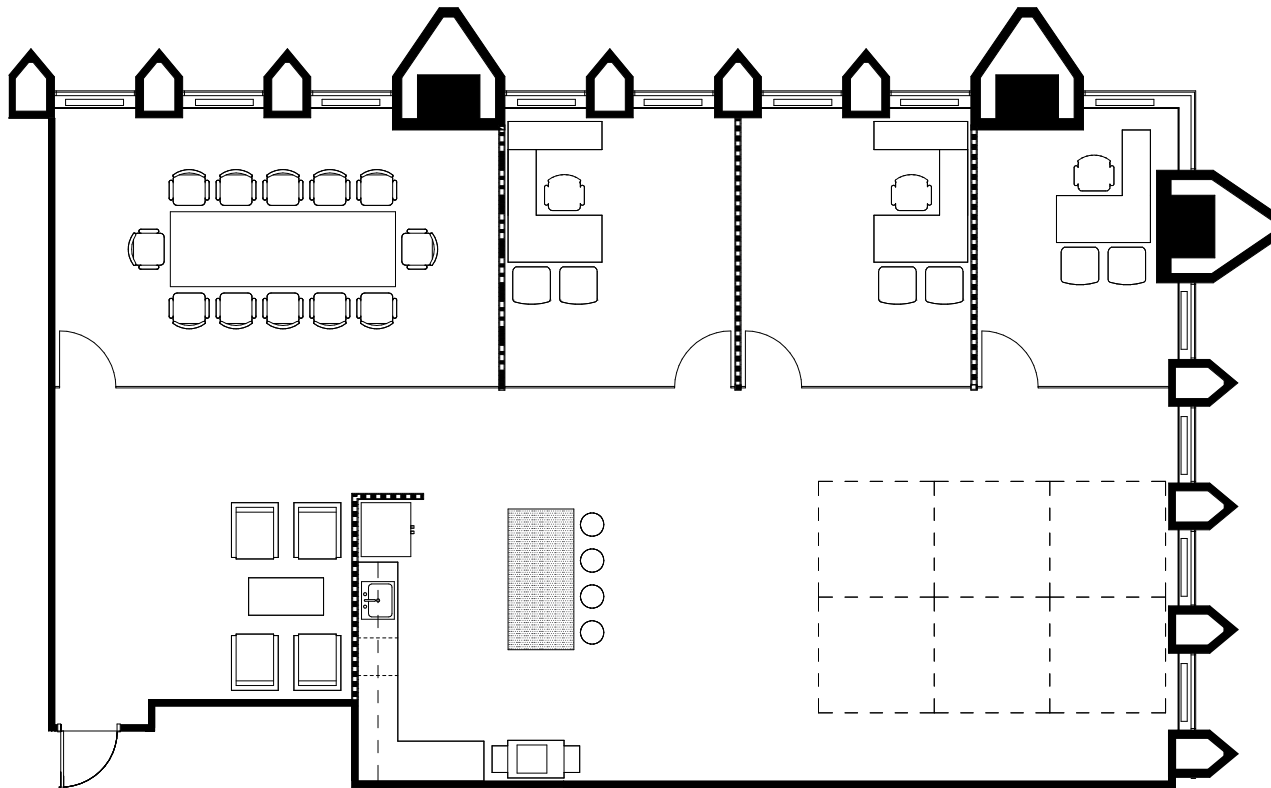

## Office Tower

Suite 1660 - 2,680 SF  
SPEC SITE

Key Plan

To schedule your tour, contact the leasing team:

**MICHAEL CRANE**  
+1 303 260 6533  
michael.crane@am.jll.com

**ANDY ROSS**  
+1 303 260 6504  
andy.ross@am.jll.com