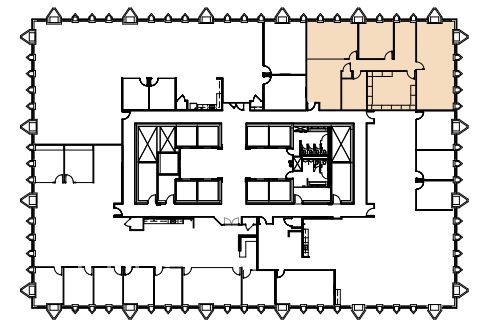

## Office Tower

Suite 1660 - 2,680 SF  
SPEC SITE

Key Plan

To schedule your tour, contact the leasing team:

**MICHAEL CRANE**  
+1 303 260 6533  
michael.crane@am.jll.com

**ANDY ROSS**  
+1 303 260 6504  
andy.ross@am.jll.com